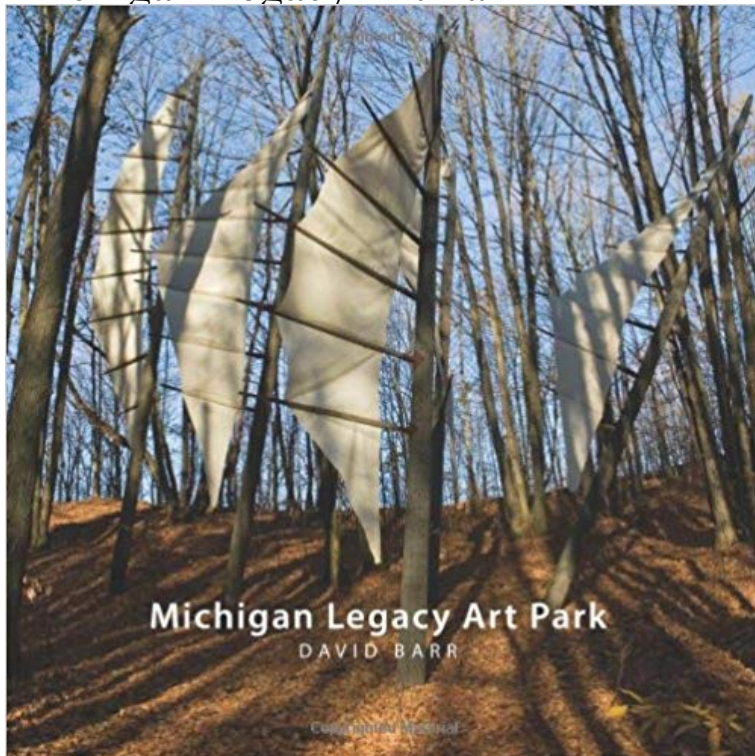

Michigan Legacy Art Park

This book, written by David Barr, tells the story of Michigan Legacy Art Park, a nonprofit outdoor sculpture park in Thompsonville, Michigan. Michigan Legacy Art Park is dedicated to sharing the stories of the people, events and natural resources that continue to shape the legacy of Michigan. Contemporary artists interpret these stories through outdoor sculpture. With over 40 great works of art, the Art Park provides a rich cultural experience for thousands of visitors annually. Founded by internationally acclaimed artist David Barr in 1995, the Art Park is a natural extension and reflection of his work and global influence. Barr was awarded the Governors Michigan Artist Award in 1988. In his acceptance speech, he told the audience of his desire to create a Michigan Art Park a place where artists could tell the story of our state in and through the fundamental materials of nature. In his assessment of our state at that time, there was something missing a place that expresses Michigans history through the arts. Illustrations or artifacts of that history already existed, but he wanted contemporary artists to bring that history to fresh and vivid life.