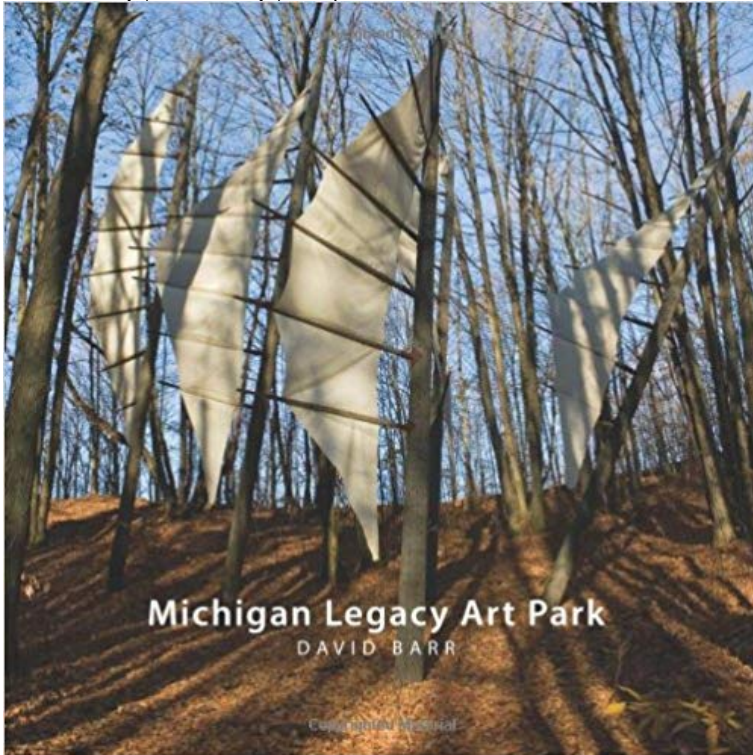

Michigan Legacy Art Park

This book, written by David Barr, tells the story of Michigan Legacy Art Park, a nonprofit outdoor sculpture park in Thompsonville, Michigan. Michigan Legacy Art Park is dedicated to sharing the stories of the people, events and natural resources that continue to shape the legacy of Michigan. Contemporary artists interpret these stories through outdoor sculpture. With over 40 great works of art, the Art Park provides a rich cultural experience for thousands of visitors annually. Founded by internationally acclaimed artist David Barr in 1995, the Art Park is a natural extension and reflection of his work and global influence. Barr was awarded the Governors Michigan Artist Award in 1988. In his acceptance speech, he told the audience of his desire to create a Michigan Art Park a place where artists could tell the story of our state in and through the fundamental materials of nature. In his assessment of our state at that time, there was something missing a place that expresses Michigans history through the arts. Illustrations or artifacts of that history already existed, but he wanted contemporary artists to bring that history to fresh and vivid life.