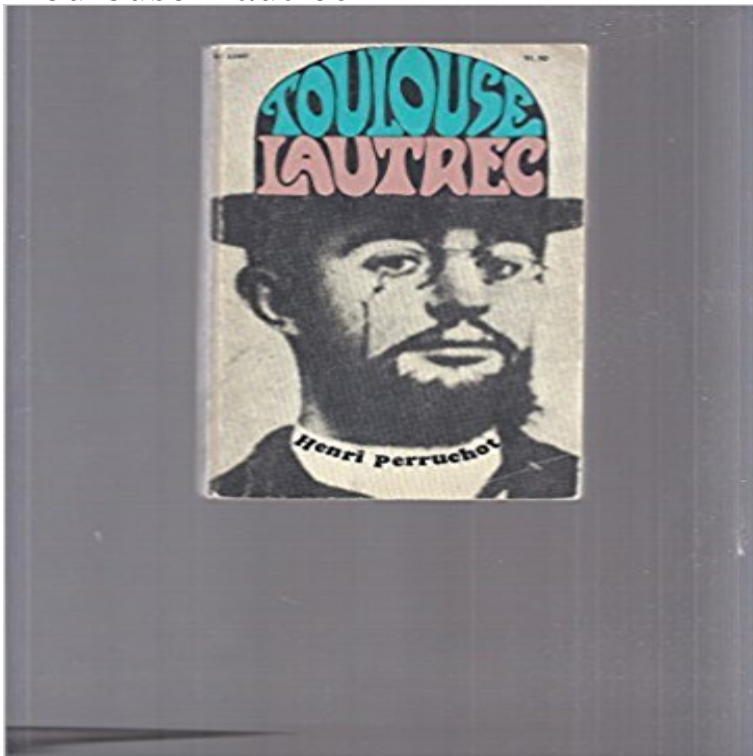

Toulouse-Lautrec

Toulouse-Lautrec

[\[PDF\] M. de Lucs rule for measuring heights by the barometer, reduced to the English measure of length, ... By the Astronomer Royal. ...](#)

[\[PDF\] Sports Greatest Quotes - Quick, Short, Medium Or Long Quotes. Find The Perfect Sports Quotations For All Occasions - Spicing Up Letters, Speeches, And Everyday Conversations.](#)

creatividad no tiene limites. In addition to being the artist who designed the Moulin Rouges legendary posters,

Toulouse-Lautrec was an aristocrat, dwarf, and party animal who invented a **Henri De Toulouse-Lautrec Biography**