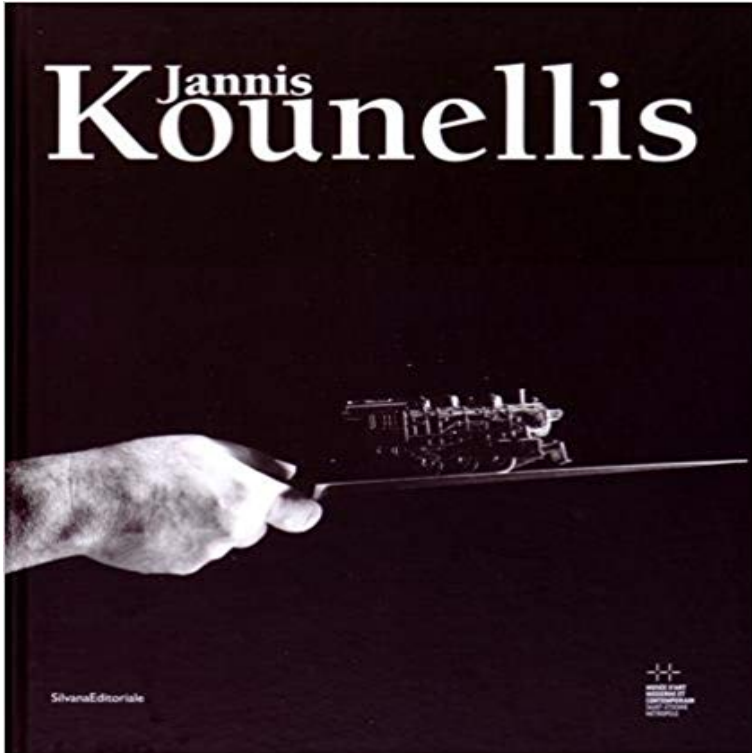

## Jannis Kounellis: Musee de Sant-Etienne

Jannis Kounellis work is respect for the material, even if it is poor compared to traditional marble or bronze. His will is to give meaning to the objects that surround us in everyday life and are full of history. He claims, however, the historical aspect of a work and ideological: by staging objects, it brings out the imprint of the past on the present. It does not fit into the thought of art for arts sake but wants to bring out issues of historical, symbolic, psychological and anthropological.