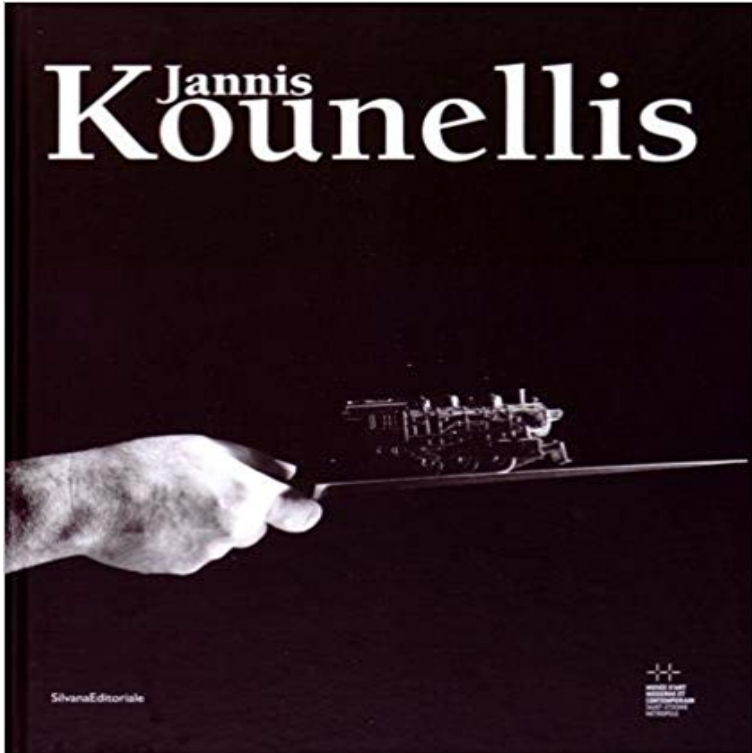

Jannis Kounellis: Musee de Sant-Etienne

Jannis Kounellis work is respect for the material, even if it is poor compared to traditional marble or bronze. His will is to give meaning to the objects that surround us in everyday life and are full of history. He claims, however, the historical aspect of a work and ideological: by staging objects, it brings out the imprint of the past on the present. It does not fit into the thought of art for arts sake but wants to bring out issues of historical, symbolic, psychological and anthropological.