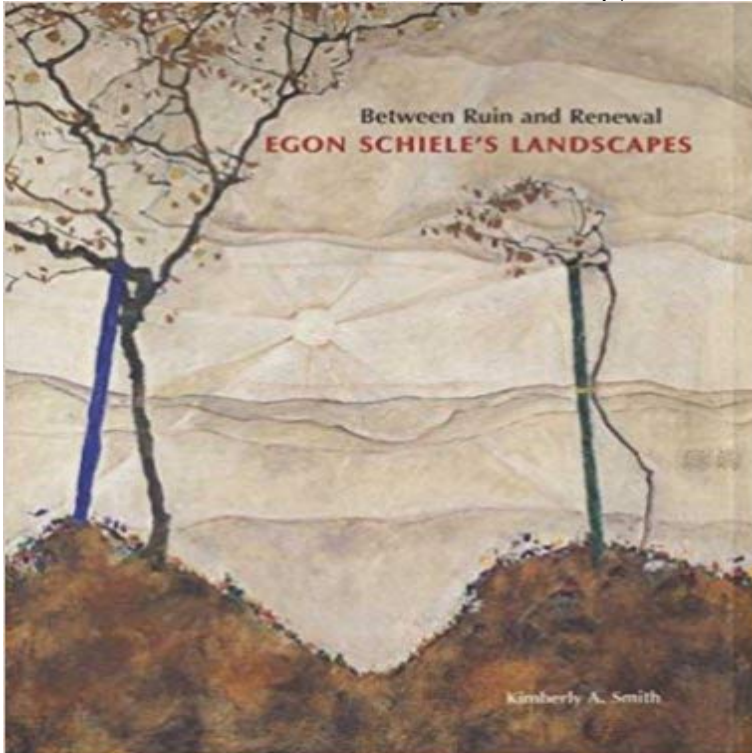

## Between Ruin and Renewal: Egon Schieles Landscapes

The Austrian artist Egon Schiele (1890-1918) is renowned for his intensely confrontational portraits, self-portraits, erotic images, and allegories. What is less well known today is that Schiele was also a talented and prolific landscape painter. These fascinating landscapes, however, are now gaining the attention of scholars and the art world. Indeed, *Landscape at Krumau* (1916) by Schiele recently sold at auction in London for about USD20 million. In this beautifully illustrated and engaging book, Kimberly Smith provides the first full examination of Schieles landscapes and townscapes, offering a new approach to and insights into the artists work and motivations. Diverging from the conventional interpretation that Schieles paintings are revelations of the artists psychology and emotional experience, Smith focuses instead on how his landscapes relate to the political, social, and historical conditions in early twentieth-century Austria. As Smith argues, Schieles extraordinary landscape paintings are marked by a dialectic of resignation and renewal and convey the character of Viennese modernism itself.